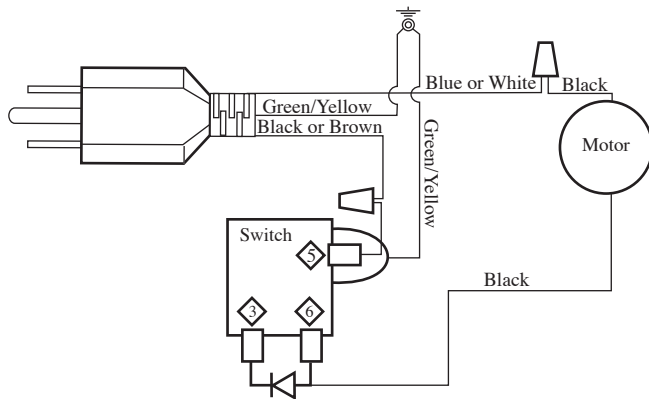

Wiring Diagram (current, 2nd & 3rd generations)