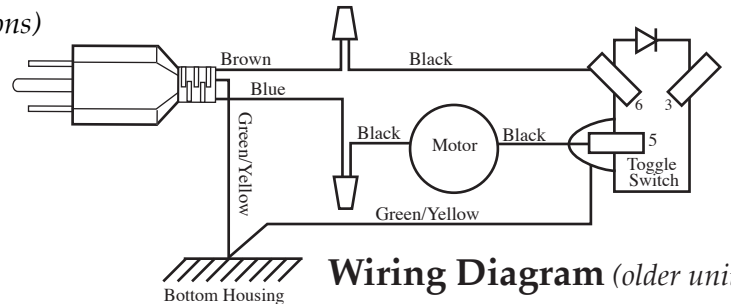

Wiring Diagram (older units)

Items Not Shown

- 500455 - Lead with Diode-003262 (older units)
- 026061 - Name Plate for MMB142, MMB142-3, MMB14C, MMC142 (current production & 2nd generation)
- 018274 - Name Plate for MMB142, MMC142 (older units)
- 026040 - Name Plate for MMB144
- 023273 - Name Plate for MMBCC
- 019142 - Name Plate for MMD14C
- 019178 - Name Plate for MMT149