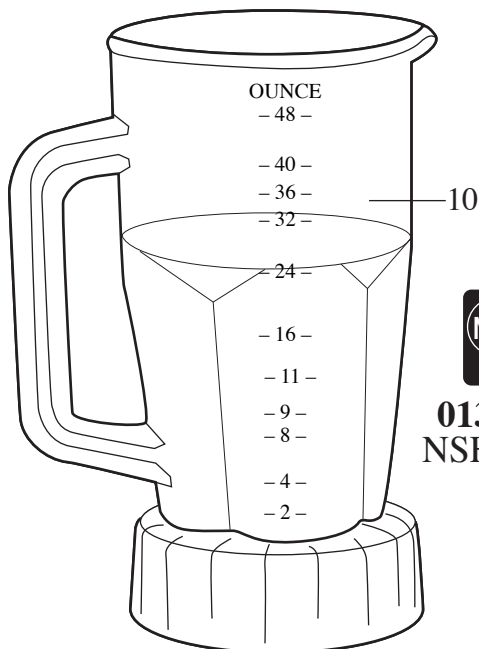

MMT149 /not in production
Tropics Blender

500664
2 Piece Lid

NSF
013304
NSF Seal

503154 (current production)
502589 (2nd, 3rd generation & older units)
Container with Blending Assy.

503173 (current production)
501832 (2nd, 3rd generation & older units)
Blending Assy.