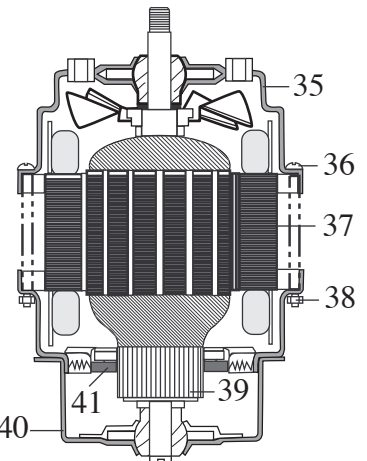

Illustration #	Part #	Description
1	011700	Center Lid
2	013442	Outer Lid / vinyl
3	503153	Blade Assy.
4	009724	Washer / nylon
5	003537	Washer / stainless steel 2 Req.'d
6	003509	Washer / neoprene-rubber 2 Req.'d
7	009780	Hex Nut
8	003507	Washer / stainless steel
9	014014	Coupling / wagon wheel
10	019560	Container / 48 oz. polycarbonate
11	018999	Drive Coupling 2 Req.'d
12	026413	Washer Cap (<i>current production & 2nd & 3rd generation</i>)
	003507	Washer (<i>older units</i>)
13	017777	Cushion Ring
14	007558	Screw 4 Req.'d
15	015377-09	Top Housing / black
16	026800	Toggle Switch (<i>current production</i>)
	012698	Toggle Switch (<i>2nd, 3rd generation & older units</i>)
17	014603	Locking Ring
18	014604	Washer / lint
19	016236	Hex Nut
20	019937	Housing Seal
21	028156	Motor
24	025662	Foam Baffle (<i>current production & 2nd & 3rd generation</i>)
	013365	Baffle (<i>older units</i>)
22	501232	Lead
23	009051	Wire Nut 2 Req.'d
	012409	Crimp Connector 2 Req.'d / MMC142
26	002436	Screw
27	002943	Washer / lint
25	501658	Lead / green-yellow
28	003565	Cord Set (<i>current production, 2nd generation</i>)
	500830	Cord Set (<i>3rd generation & older units</i>)
29	007556	Strain Relief

Catalog

Model #

MMB142 37BL50 (older units)
 MMB14C 37BL75 (older units)
 MMB144
 MMC142 37BL52 (older units)
 MMD142 38BL46 (older units)
 MMT149 38BL48 (older units)

HGBPBKP4

(All newer units have same model #)

Waring Factory Service Center
 314 Ella T. Grasso Ave.
 Torrington, CT 06790
 Tele. 1-800-269-6640
 Fax 860-496-9017
 www.waringproducts.com

Illustration # Part # Description

30	008324	Gasket
31	013963	Bottom Housing Screen (current production & 2nd generation)
32	014012	Bottom Housing
33	017239	Screw 4 Req.'d
34	004090	Foot 4 Req.'d
35	003553	Top End Bell
36	007557	Screw 2 Req.'d
37	500584	Field for ALL Except MMC142
	500714	Field for MMC142
38	012369	Nut 2 Req.'d
39	500828	Armature
40	013368	Bottom End Bell
41	003555	Brush and Spring 2 Req.'d