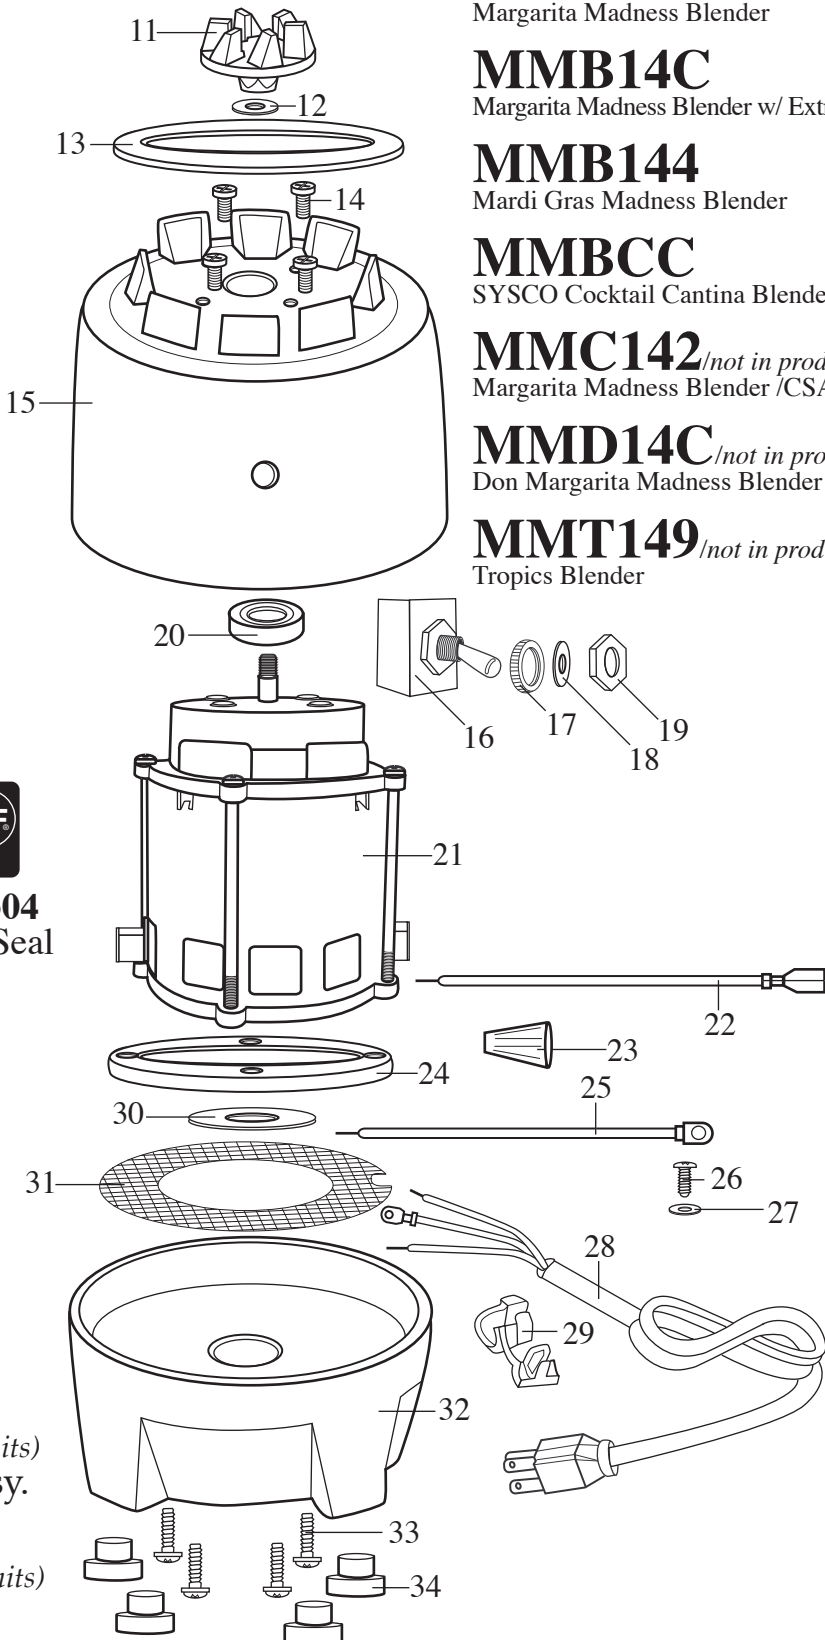

Catalog**Model #**

MMB142 37BL50 (*older units*)
 MMB14C 37BL75 (*older units*)
 MMB144
 MMC142 37BL52 (*older units*)
 MMD142 38BL46 (*older units*)
 MMT149 38BL48 (*older units*)

HGBPBKP4*(All newer units have same model #)*

Illustration #	Part #	Description
1	011700	Center Lid
2	013442	Outer Lid / vinyl
3	503153	Blade Assy.
4	009724	Washer / nylon
5	003537	Washer / stainless steel 2 Req.'d
6	003509	Washer / neoprene-rubber 2 Req.'d
7	009780	Hex Nut
8	003507	Washer / stainless steel
9	014014	Coupling / wagon wheel
10	019560	Container / 48 oz. polycarbonate
11	018999	Drive Coupling 2 Req.'d
12	026413	Washer Cap (<i>current production & 2nd & 3rd generation</i>)
	003507	Washer (<i>older units</i>)
13	017777	Cushion Ring
14	007558	Screw 4 Req.'d
15	015377-09	Top Housing / black
16	026800	Toggle Switch (<i>current production</i>)
	012698	Toggle Switch (<i>2nd, 3rd generation & older units</i>)
17	014603	Locking Ring
18	014604	Washer / lint
19	016236	Hex Nut
20	019937	Housing Seal
21	028156	Motor
24	025662	Foam Baffle (<i>current production & 2nd & 3rd generation</i>)
	013365	Baffle (<i>older units</i>)
22	501232	Lead
23	009051	Wire Nut 2 Req.'d
	012409	Crimp Connector 2 Req.'d / MMC142
26	002436	Screw
27	002943	Washer / lint
25	501658	Lead / green-yellow
28	003565	Cord Set (<i>current production, 2nd generation</i>)
	500830	Cord Set (<i>3rd generation & older units</i>)
29	007556	Strain Relief

Catalog

Model #

MMB142 37BL50 (older units)
 MMB14C 37BL75 (older units)
 MMB144
 MMC142 37BL52 (older units)
 MMD142 38BL46 (older units)
 MMT149 38BL48 (older units)

HGBPBKP4

(All newer units have same model #)