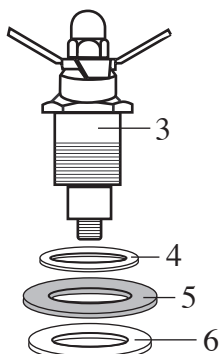

Unit Information

8.5 Amps - 1 1/2 HP (current production & 2nd generation)
7.5 Amps - 1 HP (3rd generation & older units)

WARING

COMMERCIAL

MMB142
Margarita Madness Blender

MMB142-3
Margarita Madness Blender

MMB14C
Margarita Madness Blender w/ Extra Container

MMB144
Mardi Gras Madness Blender

MMBCC
SYSCO Cocktail Cantina Blender

MMC142 /not in production
Margarita Madness Blender /CSA

MMD14C /not in production
Don Margarita Madness Blender

MMT149 /not in production
Tropics Blender

NSF
013304
NSF Seal