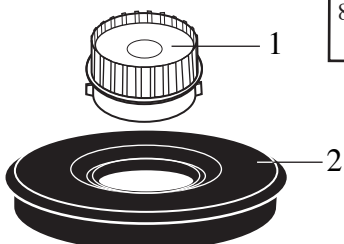

MMT149 /not in production
Tropics Blender

500664
2 Piece Lid

NSF
013304
NSF Seal

503154 (current production)
502589 (2nd, 3rd generation & older units)
Container with Blending Assy.

503173 (current production)
501832 (2nd, 3rd generation & older units)
Blending Assy.